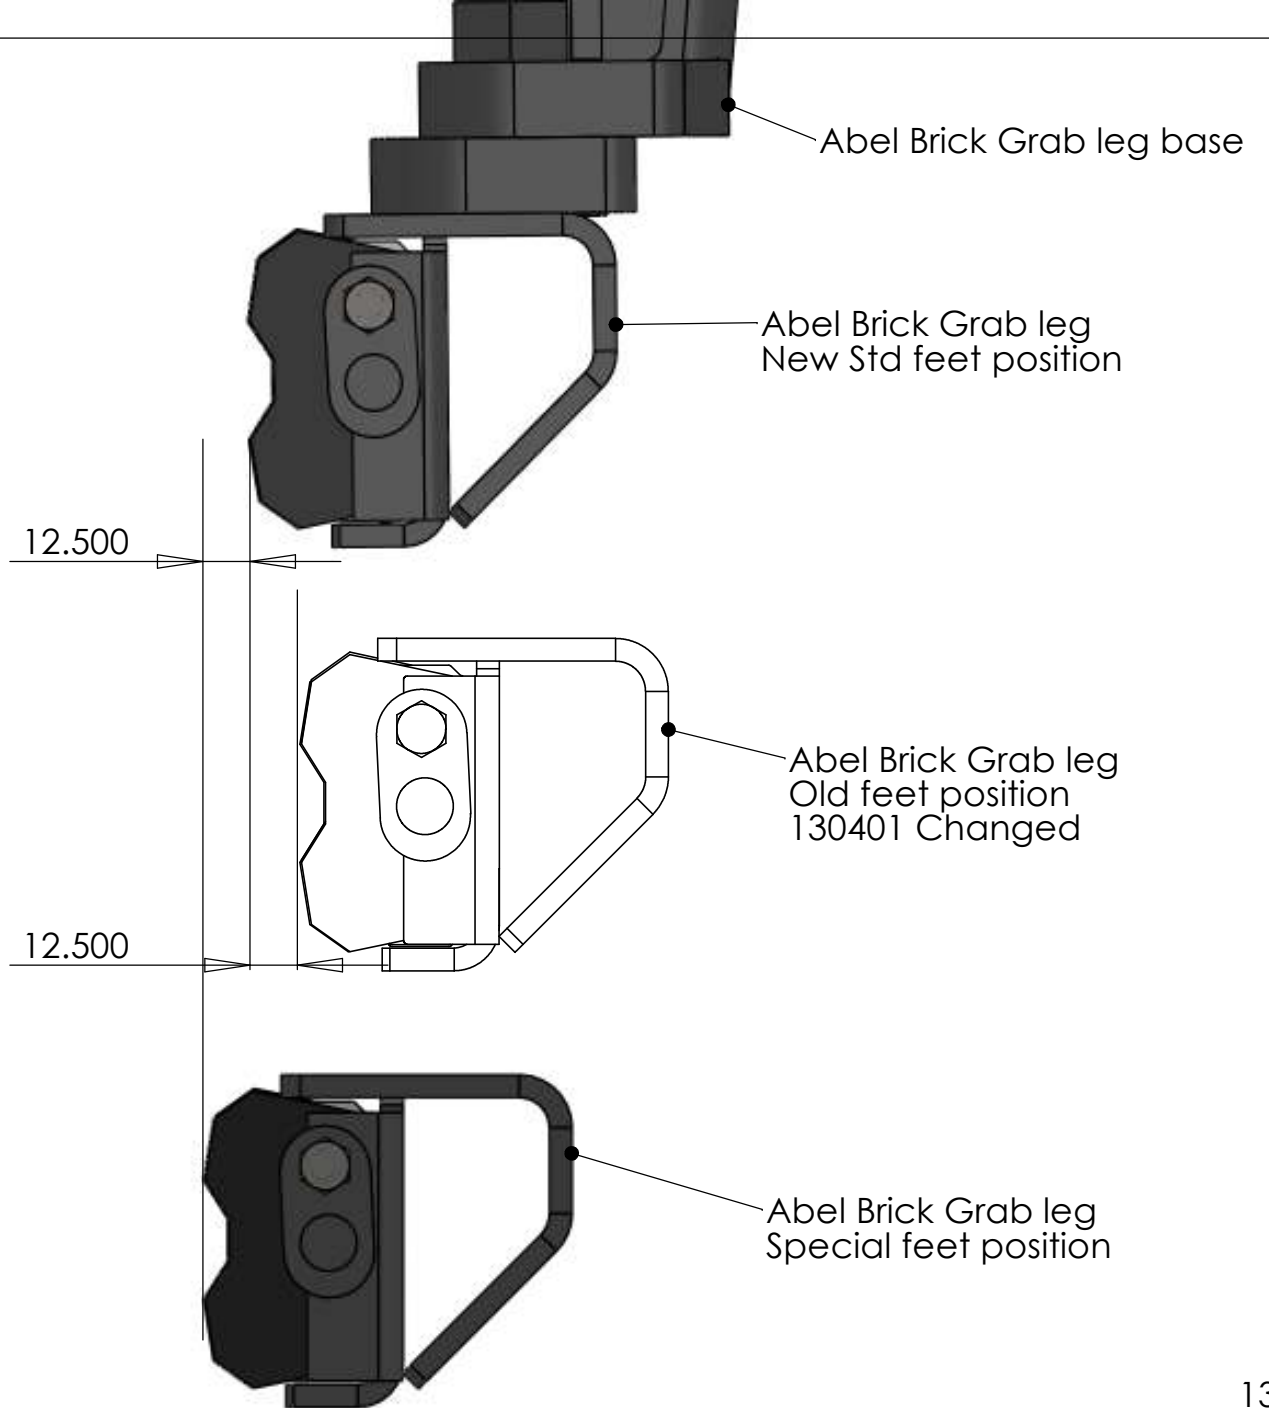

Abel Equipment  
Brick Grab

Abel Equipment  
Foot position change

Abel Brick Grab leg base

Abel Brick Grab leg  
New Std feet position

Abel Brick Grab leg  
Old feet position  
130401 Changed

Abel Brick Grab leg  
Special feet position

130401

Tel. 044 874 1876  
Fax 044 873 2672

Product

Abel Brick Clamp

Model

SL 11B

Description

Abel Grab Foot Position Change