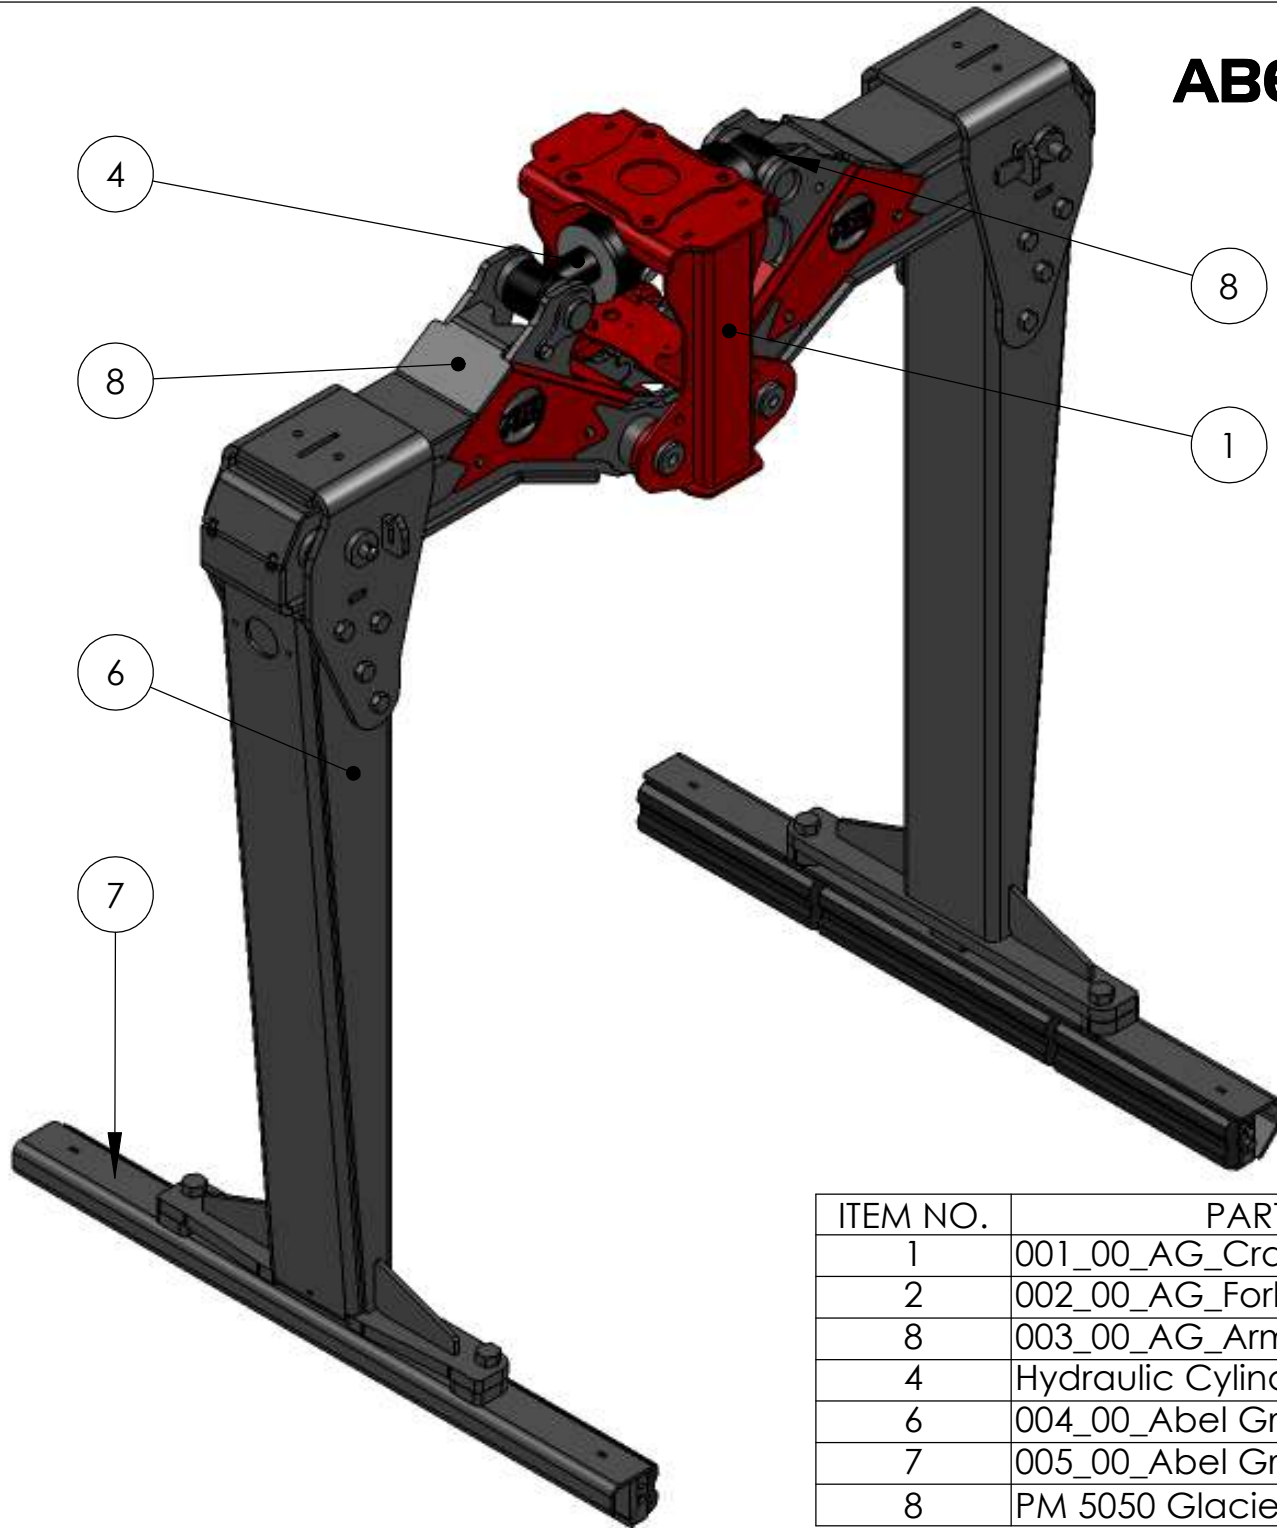

ABEL EQUIPMENT BRICK GRAB 6000 SERIES PARTS LIST

000_Abel Brick Grab_Main Assy

ITEM NO.	PART NUMBER	DESCRIPTION	QTY.
1	001_00_AG_Crane Cradle_Assy	AG_Crane_Cradle_Assy	1
2	002_00_AG_Forklift_Cradle_Assy	AG_Forklift_Cradle_Assy	1
8	003_00_AG_Arm_Assy	AG_Arm	2
4	Hydraulic Cylinder	AG Hydraulic Cylinder	1
6	004_00_Abel Grab Leg Assy	AG_Leg	2
7	005_00_Abel Grab Foot Assy	AG_Foot	2
8	PM 5050 Glacier bush	AG_Glacier Bush	6